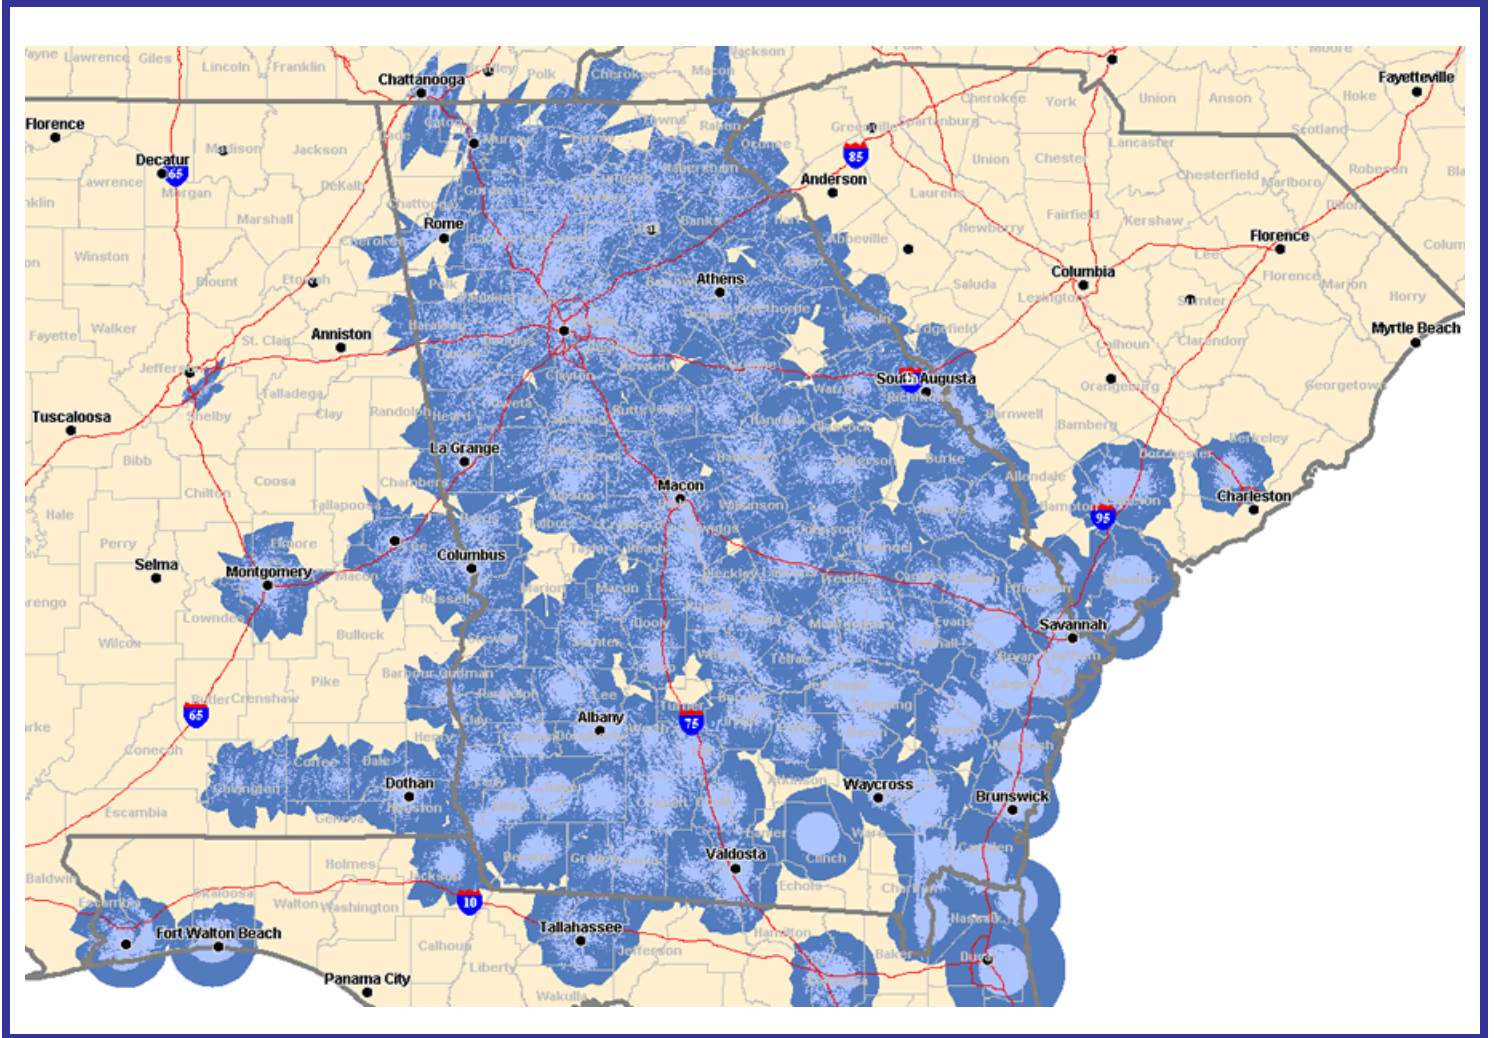

Georgia Statewide Coverage Map

931.0875 MHz Statewide

This map is not a guarantee of coverage. It indicates the approximate coverage radius provided by each transmitter and may vary from time to time due to frequency, climate, topography and atmospheric conditions.